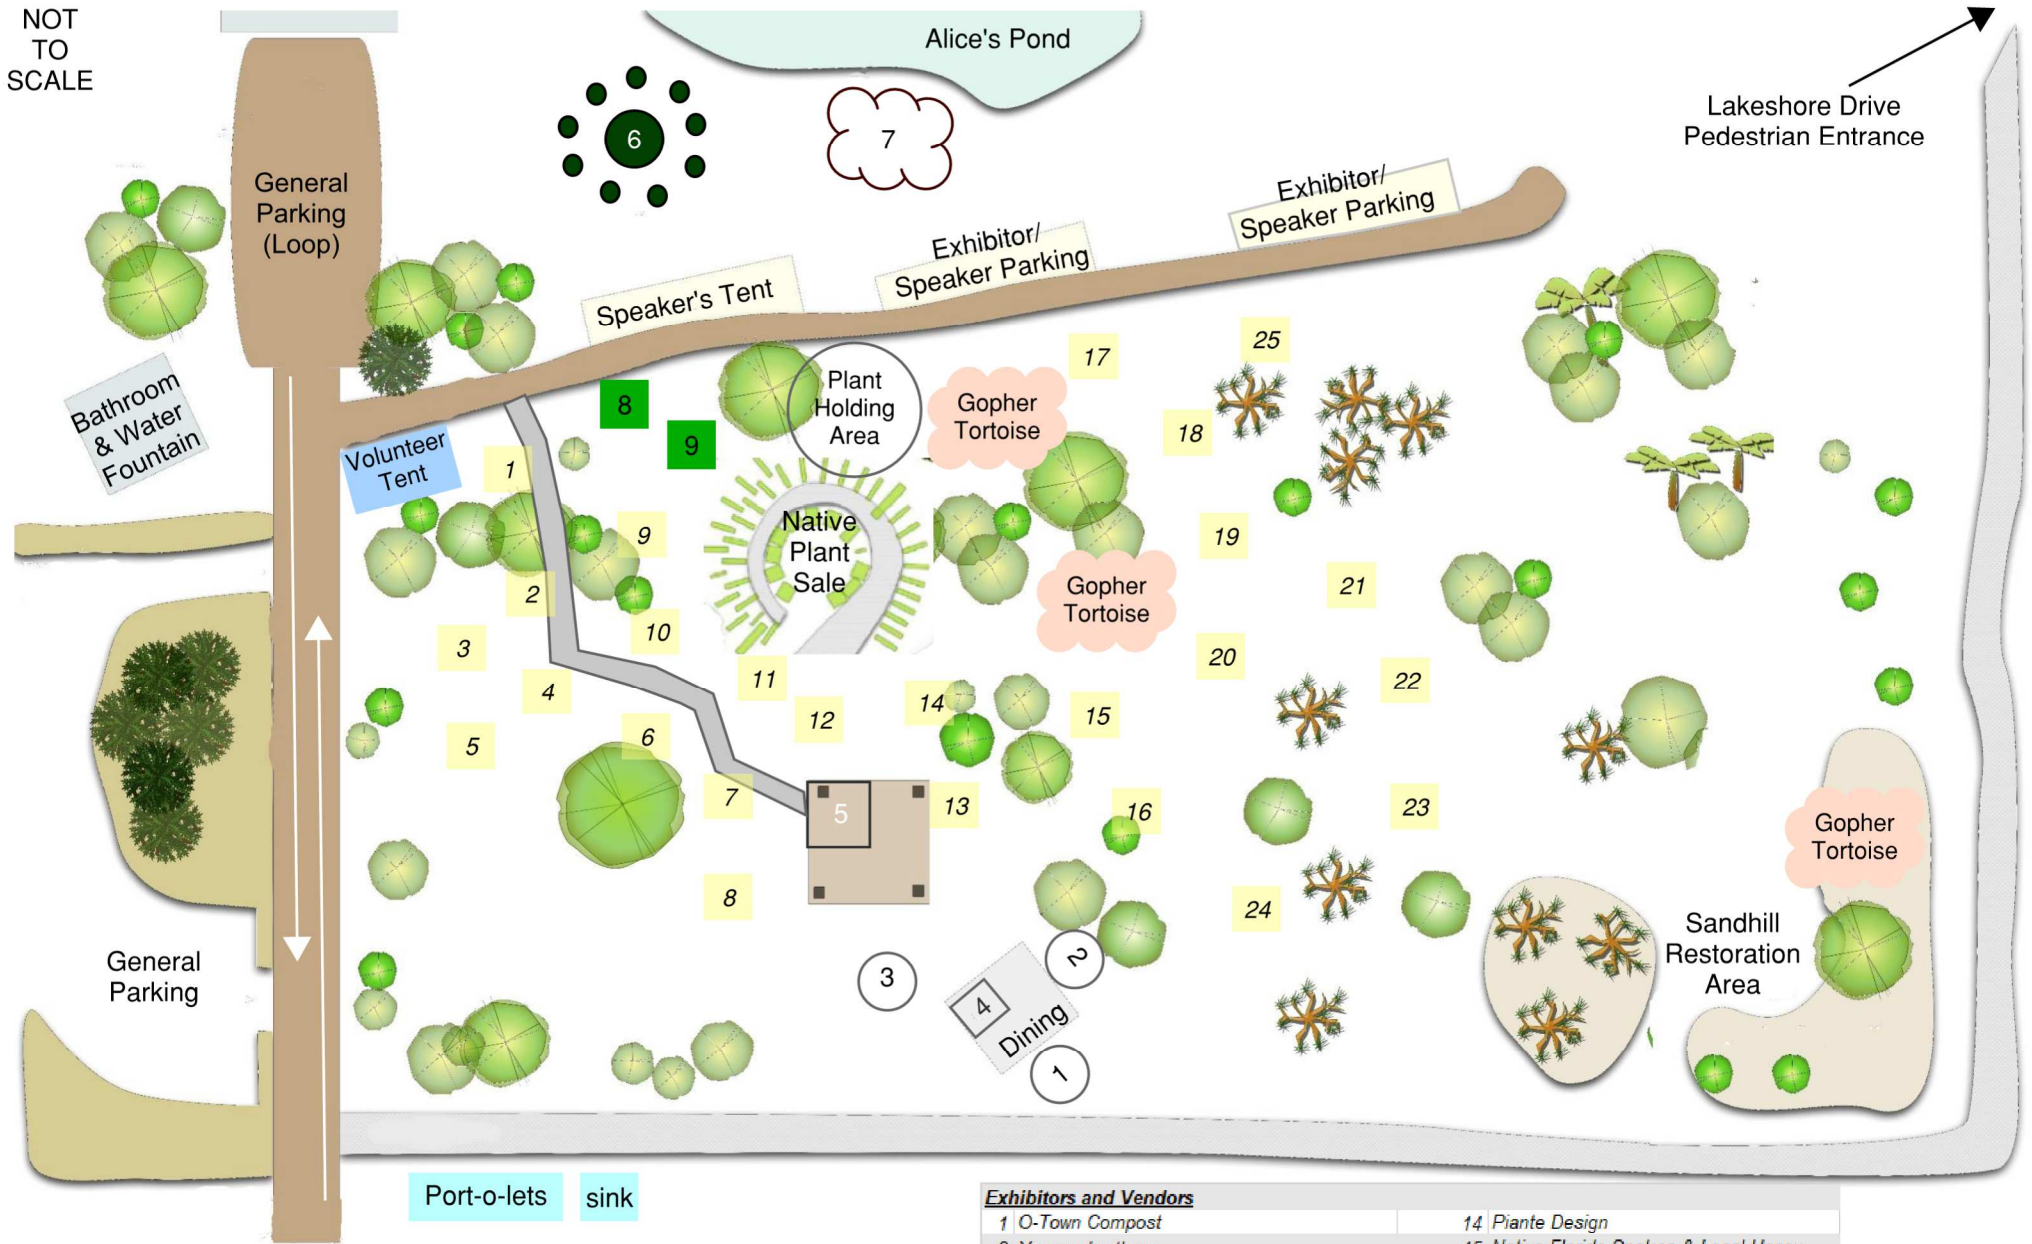

NOT TO SCALE

Lakeshore Drive
Pedestrian Entrance

General Parking (Loop)

Bathroom & Water Fountain

Volunteer Tent

Speaker's Tent

Exhibitor/ Speaker Parking

Exhibitor/ Speaker Parking

Native Plant Sale

Plant Holding Area

Dining

Sandhill Restoration Area

Port-o-lets sink

Mead Botanical Garden Main Entrance
1300 S. Denning Drive

7 Suntek Yard Tool Demo
10 a.m., noon, 2 p.m.

- 1 Irie Cuisine
- 2 The Naked Cupcake
- 3 Talisman Cafe
- 4 Run Raquel (Band)
- 5 Kids Potting
- 6 Hike Meetup Area
- 8 FNPS Books
- 9 FNPS Checkout

<u>Exhibitors and Vendors</u>	
1 O-Town Compost	14 Plante Design
2 Yaupon brothers	15 Native Florida Snakes & Local Honey
3 Mead Botanical Garden	16 UCF Arboretum
4 Keep Winter Park Beautiful	17 Suntek Lawn Care
5 IDEAS for US	18 Florida Wildlife Corridor
6 City of Winter Park	19 Florida Trail Association
7 Environmental Defense Fund (EDF) Action	20 Orange Audubon
8 Wild Birds Unlimited	21 Naturally Rooted
9 UCF Entomolgy club	22 Imagine our Florida
10 Reusable bamboo straws	23 Paintings by Chonody
11 Friends of Split oak	24 Earthen Stories Shoppe
12 The Right to Clean Water	Central Florida Watercolor Society
13 Orlando Wetlands Park	will be creating works throughout Garden